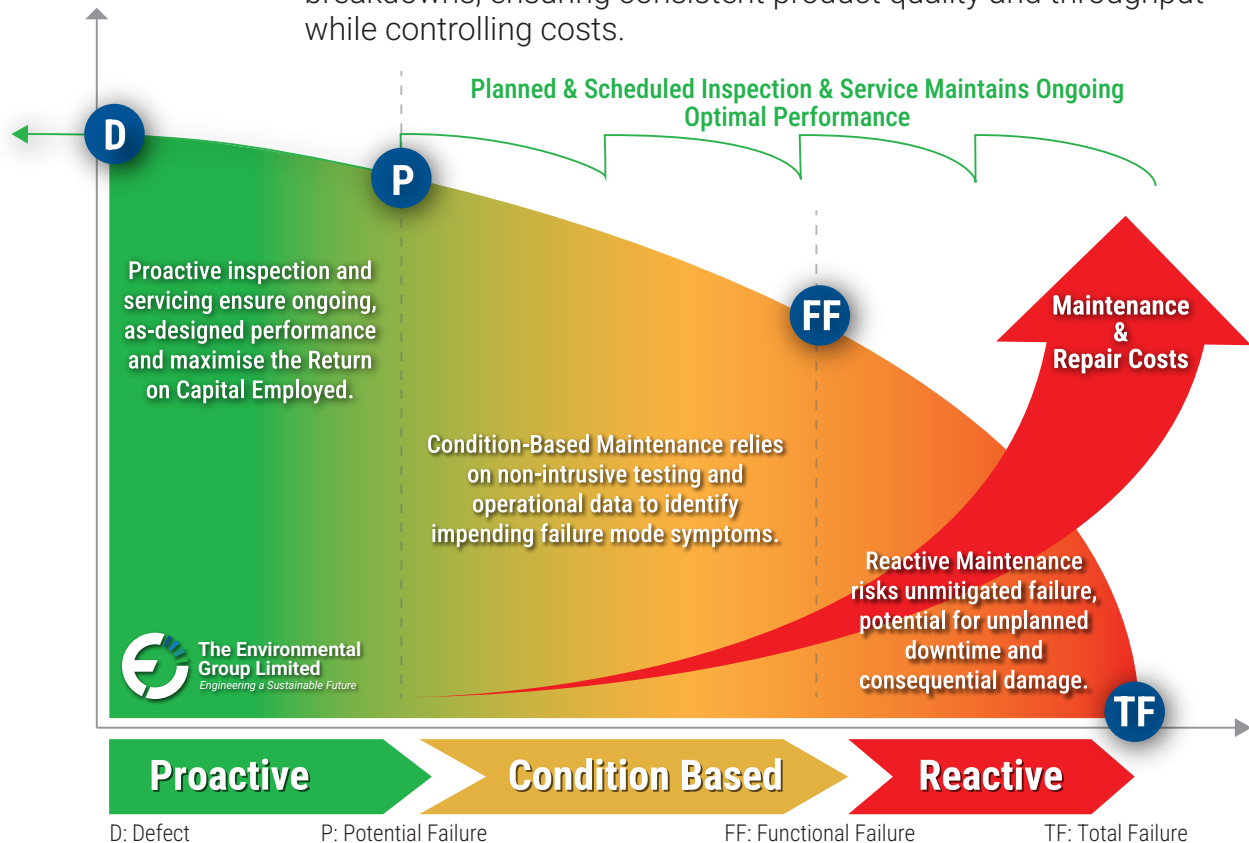

Maximising Asset Performance through Strategic Maintenance

TAPC

Quality Field Service You Can Count On

Effective **Whole-of-Life Asset Management** is essential for ensuring uninterrupted plant performance and long-term operational efficiency. A well-structured asset inspection and maintenance programme helps businesses:

- **Prevent Costly Downtime** – Identify and address minor deviations before they escalate into critical failures.
- **Enhance Safety & Reliability** – Plan and schedule maintenance activities with foresight, reducing risks and improving workplace safety.
- **Optimise Maintenance Budgets** – Minimise unplanned breakdowns, ensuring consistent product quality and throughput while controlling costs.

A **Proactive Approach** protects your assets, boosts efficiency, and **Extends Equipment Lifespan.**

All Defects, require targeted and specific **Corrective Intervention**

TAPC

Maximise Performance with Quality Periodic Inspection & Service

- Maintain equipment within its 'as designed' operating parameters.
- Minimise/Eliminate downstream disruption to dependent equipment.
- Avoid critical failure and harmful exposure to both people and plant.
- Increase planning lead time by proactive identification of impending problems.
- Execute work in a predictable, safe and efficient manner.
- High level technical capability with experienced and trusted professionals.